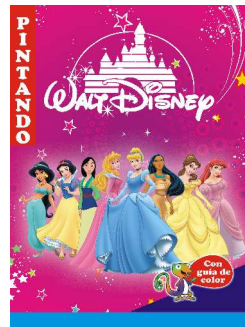

PINTANDO

WALT DISNEY

Con
guía de
color

Disney

The word "Disney" is written in its iconic red, stylized script font. It is positioned within a black silhouette of Mickey Mouse's head, which is partially visible at the bottom left of the page.

Disney

Disney

The Disney logo is rendered in its classic red, stylized font. It is positioned at the bottom left of the page, partially overlapping a large black silhouette of Mickey Mouse's head and ears.

DONALD

DONALD

Disney

Disney

Mágica colección

Con
guía de
color