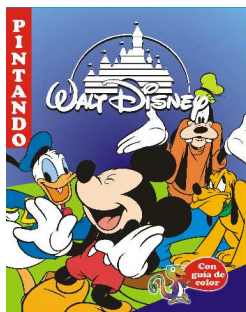

PINTANDO

WALT DISNEY

Con
guía de
color

Disney

The word "Disney" is written in its iconic red, stylized script font. It is positioned within a black silhouette of Mickey Mouse's head, which is partially visible at the bottom left of the page.

Disney

Disney

The Disney logo is rendered in its classic red, stylized font. It is positioned at the bottom left of the page, partially overlapping a large black silhouette of Mickey Mouse's head and ears.

DONALD

DONALD

Disney

Disney

Mágica colección

Con
guía de
color