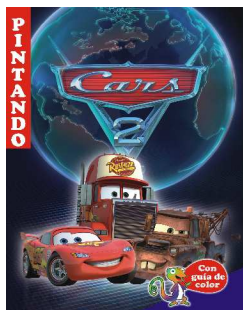

PINTANDO

WALT DISNEY

Con
guía de
color

Disney

The word "Disney" is written in its iconic red, stylized script font. It is positioned within a black silhouette of Mickey Mouse's head, which is partially visible at the bottom left of the page.

Disney

Disney

The Disney logo is rendered in its classic red, stylized font. It is positioned at the bottom left of the page, partially overlapping a large black silhouette of Mickey Mouse's head and ears.

DONALD

DONALD

Disney

Disney

Mágica colección

Con
guía de
color