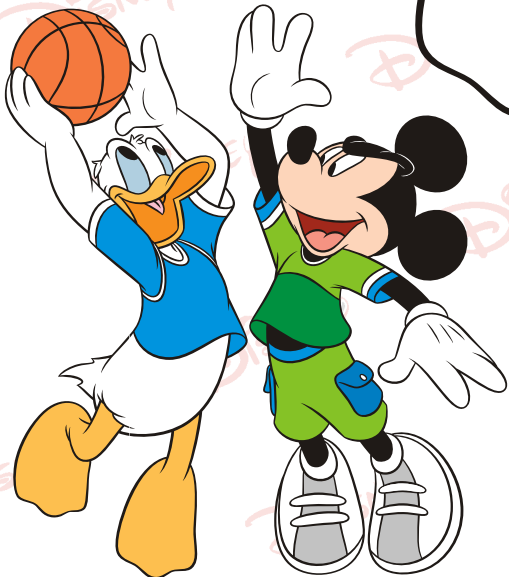

PINTANDO

WALT DISNEY

Con
guía de
color

Disney

The word "Disney" is written in its iconic red, stylized script font. It is positioned within a black silhouette of Mickey Mouse's head, which is partially visible at the bottom left of the page.

Disney

Disney

The Disney logo is rendered in its classic red, stylized font. It is positioned at the bottom left of the page, partially overlapping a large black silhouette of Mickey Mouse's head and ears.

DONALD

DONALD

Disney

Disney

Mágica colección

Con
guía de
color